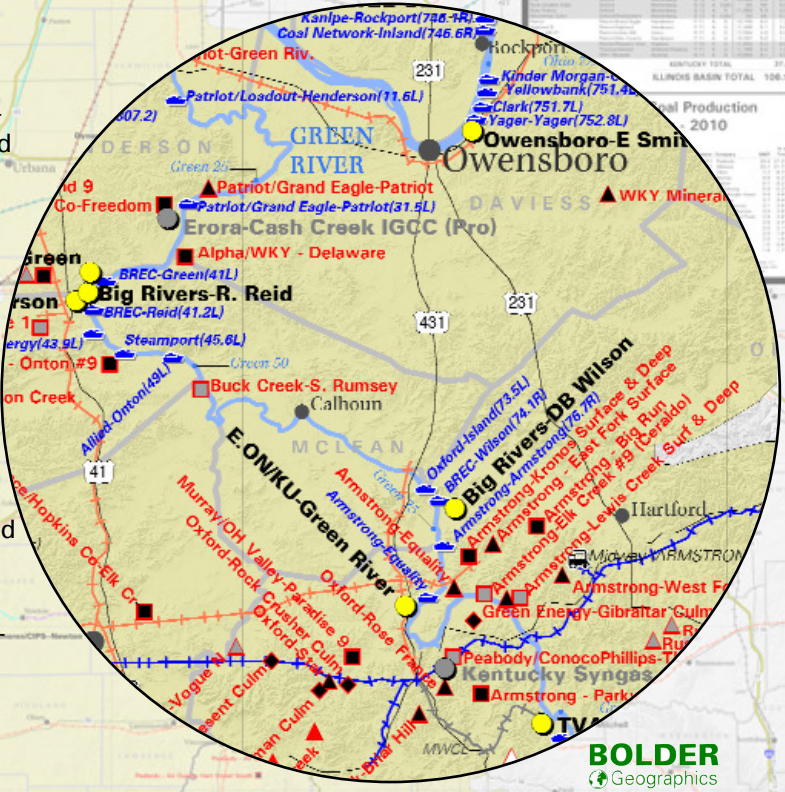

The **Most Detailed & Up-To-Date** Map Available!
40" x 48" - 1" = 7.5mi
Current as of August, 2011
$749

The Illinois Basin Coalfield is experiencing a resurgence in interest as utilities seek low cost and dependable coal supplies to fuel the massive amount of new scrubbing taking place in the U.S. Utilities have found the Basin to be a suitable replacement of high cost Appalachian coal. Exporters have also found Illinois Basin coal to be an excellent fuel source in the international thermal market.

Map is Laminated, Full Color and Displays:

Coal Mines: All active and proposed coal mines identified with mine name, operator, and owner. Symbolized by production and surface/underground. Major reserves are also located.

Fine Coal Recovery Operations: All existing "culm" operations are shown.

Railroads: Over 10,000 miles of Class I and shortline railroads, plus locations of existing loadouts at mines.

Water Transportation: All existing and proposed coal trans-loading facilities on the various waterways serving the Basin. Mile posts are also shown.

Consumers: From St. Louis to Louisville, Chicago to Paducah, all utility, industrial and institutional coal-fired plants-existing and proposed

Detailed Data: Tables and charts summarizing 2010 coal production and quality by mine and company provided.

Reference: States, counties, cities & towns, Interstates and US Highways.

BOLDER
Geographics
303.444.2393 • boldergeo.com

Free Shipping! Call 303.444.2393 Ask about volume discounts!

Delivery Information:

Order online at www.boldergeo.com/ILBmap.html

Name _____

Company _____

Address _____

Address 2 _____

City/State/Zip _____

Phone _____

E-Mail _____

Payment Information:

Phone: 303-444-2393 • Fax: 303-444-2392

Mail: PO Box 1085 • Boulder, CO 80306

Includes Free Lamination!

Maps: $749 Quantity _____

Grand Total: $ _____ *Please add 8.23% sales tax to orders shipped to Colorado

☐ BILL ME LATER   ☐ CHECK ENCLOSED (PAYABLE TO "BOLDER GEOGRAPHICS")

☐ VISA   ☐ AMEX   ☐ M/C   CARD SECURITY CODE _____

CARD # _____ EXP _____

X _____
SIGNATURE